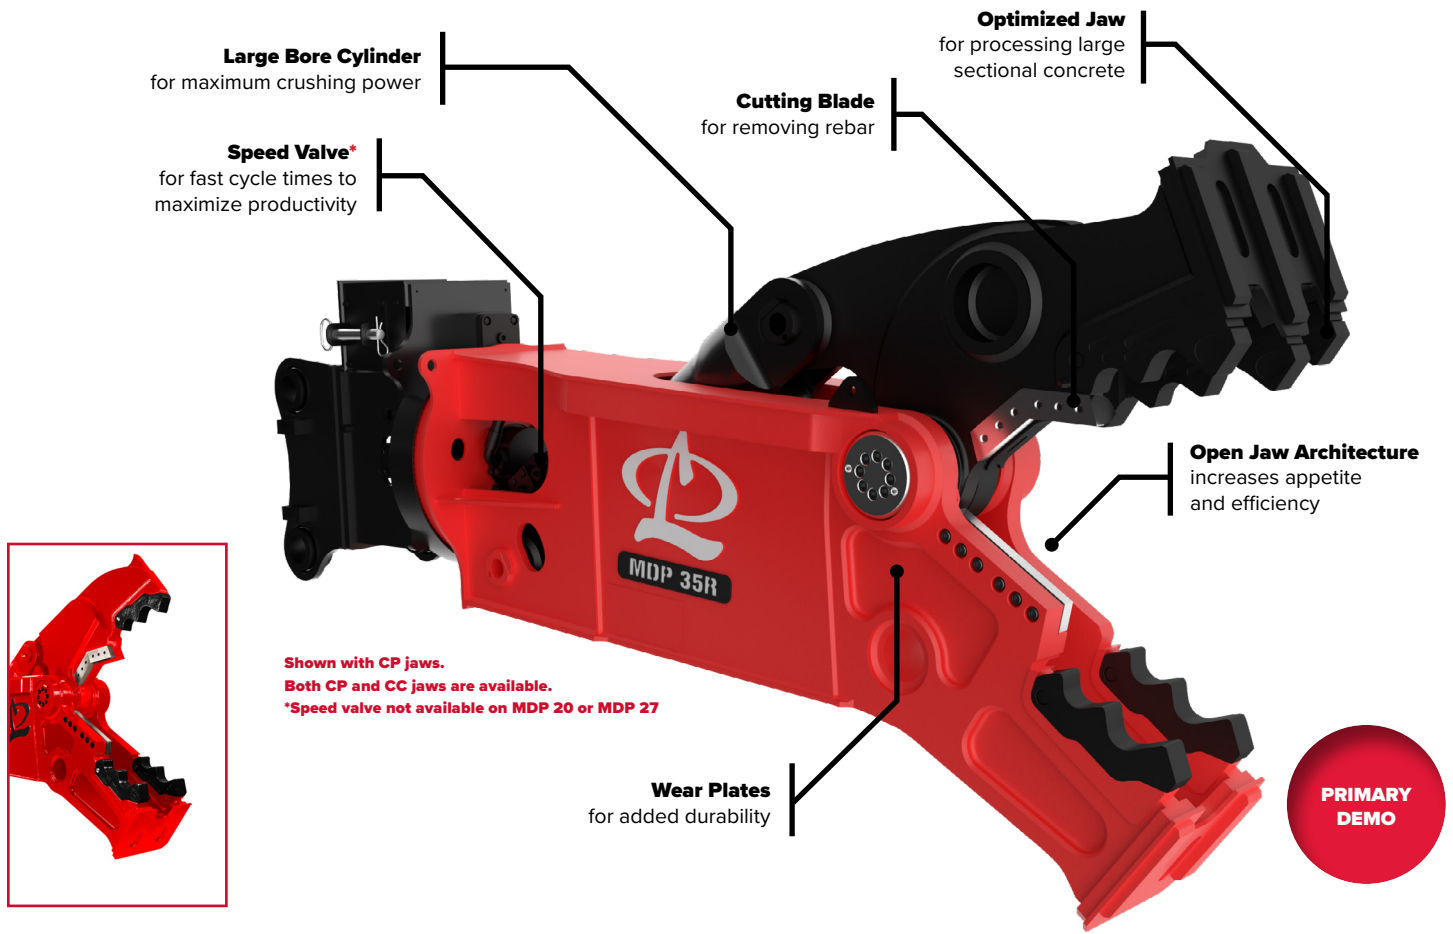

LABOUNTY

MDP SERIES

MOBILE DEMOLITION PROCESSORS

PROVEN CRUSHING & CRACKING POWER

The LaBounty® Mobile Demolition Processors (MDP) is a highly powerful attachment for crushing and processing concrete in both primary and secondary demolition. The MDP provides unmatched power-to-weight for crushing the hardest concrete with smaller excavators, as compared to the competition. The MDP design is based on the time-tested LaBounty shear and carries forward the legendary performance and durability that only LaBounty can deliver.

MDP SERIES

MOBILE DEMOLITION PROCESSORS

Model	Jaw	Weight*		Jaw Opening		Jaw Depth		Reach**		Min Excavator Weight - 3rd Member***	
		lbs	kg	in	mm	in	mm	ft	m	lbs	m Tons
MDP 20R	Concrete Cracking (CC)	4,600	2,100	25	640	27	690	9.8	3.0	40,000	18
MDP 20R	Concrete Pulverizer (CP)	5,250	2,400	25	640	27	690	9.8	3.0	40,000	18
MDP 27R	Concrete Cracking (CC)	6,300	2,900	32	810	31	790	9.6	2.9	55,000	25
MDP 27R	Concrete Pulverizer (CP)	6,950	3,200	28	710	30	760	9.6	2.9	55,000	25
MDP 35R	Concrete Cracking (CC)	8,250	3,700	38	970	36	910	11.3	3.4	70,000	32
MDP 35R	Concrete Pulverizer (CP)	9,000	4,100	34	860	36	910	11.3	3.4	70,000	32
MDP 50R	Concrete Cracking (CC)	12,400	5,600	50	1,270	45	1,140	13.1	4.0	99,000	45
MDP 50R	Concrete Pulverizer (CP)	13,900	6,300	50	1,270	45	1,140	13.1	4.0	99,000	45

*Weight includes standard excavator mounting bracket. Attachment weight may vary depending on mounting configuration as well as options.

** Reach is measured from the attachment mounting pivot (boom or stick) forward to the end of the jaw.